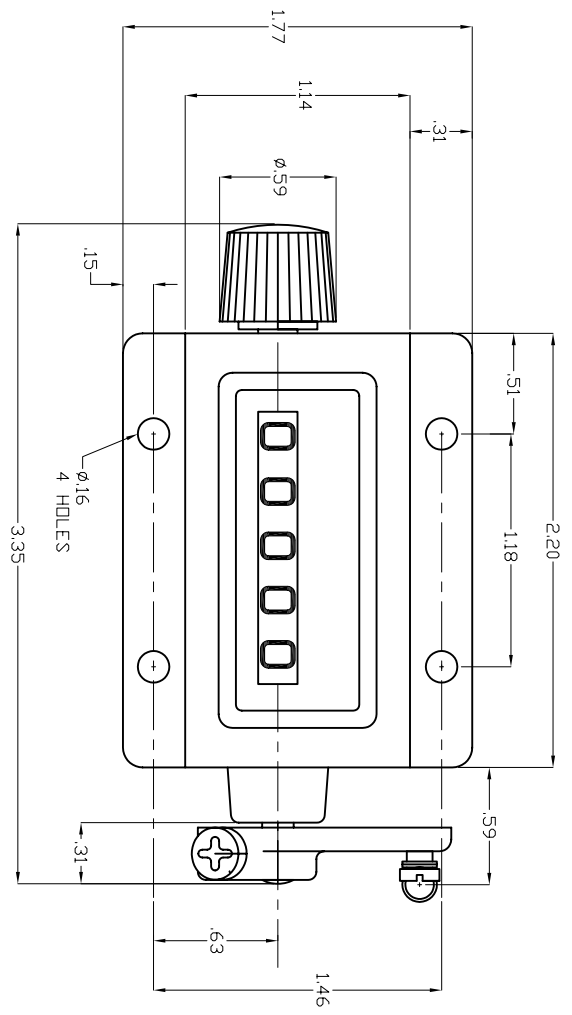

SPECIFICATION:

FIGURES:
5 DIGITS, WHITE ON BLACK
14" x 19" H.
KNDB RESET.
RESET:
SPEED RATING:
600 CPM.
DRIVE:
FULL COUNT ON FORWARD STROKE
RATCHET WITH STOP.
TYPE OF DRIVE:
RIGHT HAND SHAFT
TOP GOING.
SHAFT MOVEMENT
TO COUNT:
45°
MOUNTING:
BASE MOUNT
FINISH:
BLACK
WEIGHT:
3 OZ.

REVISIONS			
SYM	DESCRIPTION	DATE	APPROVAL

THIS PRINT IS THE PROPERTY OF ENM COMPANY
AND IS LOANED SUBJECT TO RETURN UPON
DEMAND. TITLE TO SAME IS NEVER SOLD OR
OF DESIGN OR INVENTION ARE RESERVED.
PRINT IS NOT NECESSARILY TO SCALE.

MATERIAL		FINISH		HEAT TREAT	
SEE SPEC.		SEE SPEC.		WEIGHT	
DIMENSIONAL TOLERANCES UNLESS OTHERWISE SPECIFIED			TITLE		
FRAC.	DEC.	ANG.	TOTALIZER		
±1/64	±.005	±30°	(RATCHET DRIVEN)		
SCALE	ND.	REQ'D	DRAWN		
1/1	XX	±.01	S.K.		
NEXT ASSY.	CHECKED	DATE	DATE		
APPROVED	APPROVED	DATE	DATE		
SIZE			DRAWING NUMBER		
A			S-M38CA50B		
ISSUE			1