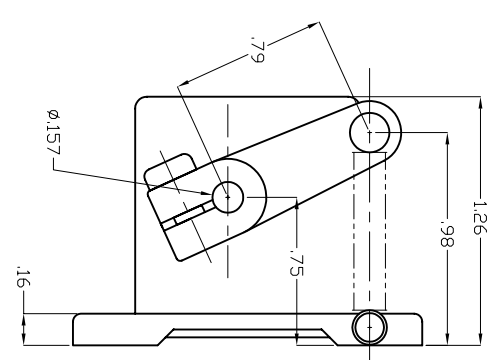

SPECIFICATION:

FIGURES:
5 DIGITS, WHITE ON BLACK
14" x 19" H.
KNDB RESET.
RESET:
SPEED RATING:
600 CPM.
DRIVE:
FULL COUNT ON FORWARD STROKE
RATCHET WITH STOP.
TYPE OF DRIVE:
RIGHT HAND SHAFT
TOP GOING.
SHAFT MOVEMENT
TO COUNT:
45°
MOUNTING:
BASE MOUNT
FINISH:
BLACK
WEIGHT:
3 OZ.

REVISIONS			
SYM	DESCRIPTION	DATE	APPROVAL

THIS PRINT IS THE PROPERTY OF ENM COMPANY
AND IS LOANED SUBJECT TO RETURN UPON
DEMAND. TITLE TO SAME IS NEVER SOLD OR
OF DESIGN OR INVENTION ARE RESERVED.
PRINT IS NOT NECESSARILY TO SCALE.

MATERIAL		FINISH		HEAT TREAT	
SEE SPEC.		SEE SPEC.		WEIGHT	
DIMENSIONAL TOLERANCES UNLESS OTHERWISE SPECIFIED			TITLE		
FRAC.	DEC.	ANG.	TOTALIZER		
±1/64	±.005	±30°	(RATCHET DRIVEN)		
SCALE	ND.	REQ'D	DRAWN		
1/1	XX	±.01	S.K.		
NEXT ASSY.	CHECKED	DATE	DATE		
APPROVED	APPROVED	DATE	DATE		
SIZE			DRAWING NUMBER		
A			S-M38CA50B		
ISSUE			1